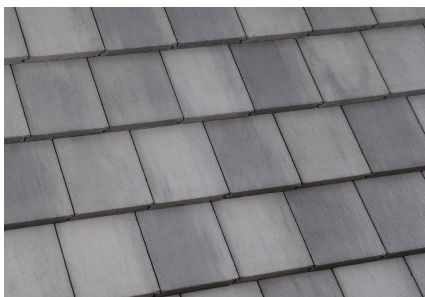

Description: Hues of Gray, White Streaks

Category: Standard Select

EAGLE ROOF TILES: 4655 Mount Dora Blend

Profile: **(Bel Air)** Flat. Smooth or brushed

Description: Blend of Gray, White, Black Streaks

Category: Designer Select