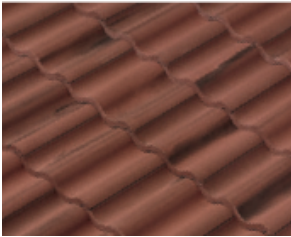

BORAL ROOF TILES...Continued from page #42...

APPROVED **MEDITERRANEAN COLOR SCHEME ROOF TILES:** 6/29/2020

1/2 LAKE PARK, OAK GROVE & OAK PARK APPROVED ROOF COLORS

BORAL ROOF TILES: Boosted Barcelona is *not* approved

NOTE: *If any of the approved roof colors listed, come in Barcelona 900 or Villa 900, they would be approved for use...as of 2/21/19 Boral "Mission Sunset" is now permitted by Oak Park HOA..if available (not shown in 2020 Catalogue)..SEE EAGLE Capistrano, "Terra-cotta Gold".*

ESTATE STYLE: "Spanish Clay". Black Antique. (#1GOCS6225AA)
GALENA STYLE, SPEC.: "Spanish Clay". Black Antique. (#1GQCS6225AA)