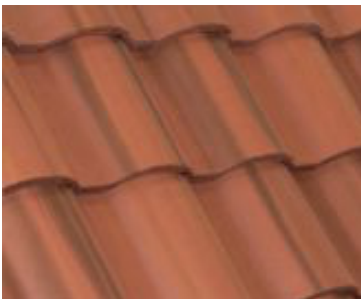

SANIBEL STYLE: "SUNBURST" #ASASC005