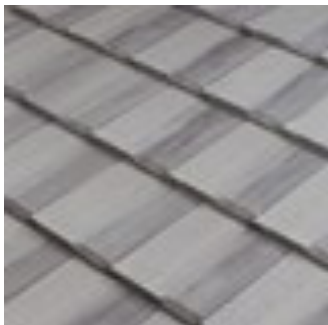

**BORAL, PLANTATION FLAT STYLE SLATE LIKE, STD.
now SAXONY SLATE “Natural Gray” Black Antique
(#1FCCS5159AA)**

EAGLE ROOF TILES: APPROVED ROOF TILES ...See page #40..