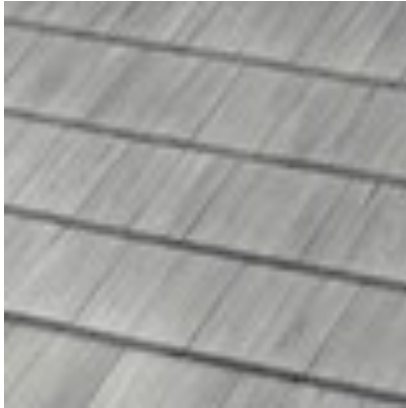

BORAL: APPROVED ROOF COLORS:
for **ARBORWOOD, CHAPEL HILL & 1/2 OF LAKE PARK**

NOTE: The HANSEN, ENTEGRA & MONIERLIFE Roof Tiles previously approved, are not in the newest brochures OR available. They have been discontinued. The APPROVED Roof Tiles shown below are still being made and available..... 6/29/2020.

***PLEASE NOTE: WHITE ROOFS, IN THESE COMMUNITIES, IS NOT AN OPTION and Boosted Barcelona, Madera 900, Saxony 900 Split Slate/Shake, Saxony 900 Shake, and Cedarlite 600 are **NOT APPROVED**.

**Note: Plantation Smooth has been replaced by Saxony Slate (APPROVED) and Plantation Slate Like is now Saxony Split Slate (which is NOT APPROVED) (6/2020)

BORAL, SAXONY 900 SLATE STYLE:
PREMIUM COLOR: "Sterling"
(#1FMCS57590)