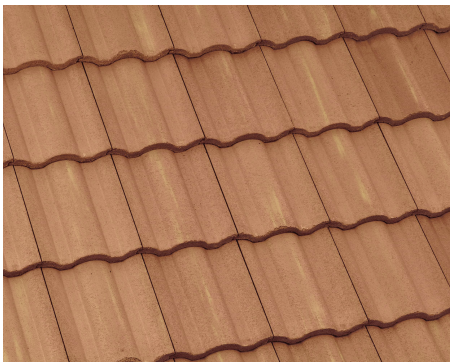

MALIBU STYLE: "2555 Alhambra"

Description: *hues of Terra-cotta with yellow streaks*