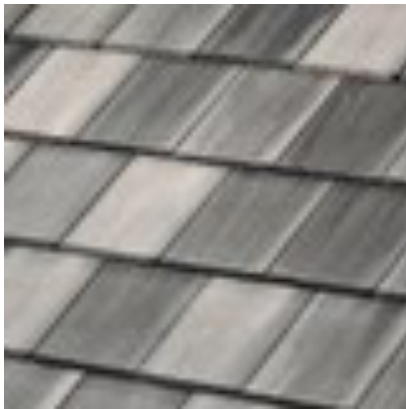

BORAL, SAXONY 900 SLATE STYLE:
PREMIUM COLOR: "Stone Mountain Blend"
(#1FMCS53540)