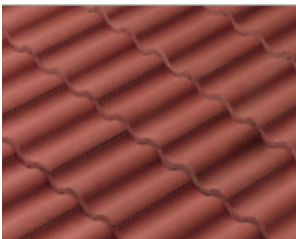

ESTATE STYLE: "Spanish Red" No Antique (#1GOCS7069NN)
GALENA STYLE: "Spanish Red" No Antique. (#1GQCS707NN)