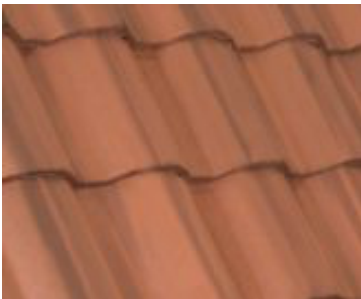

SANIBEL STYLE: "BURNT TERRA COTTA" #ASASC002